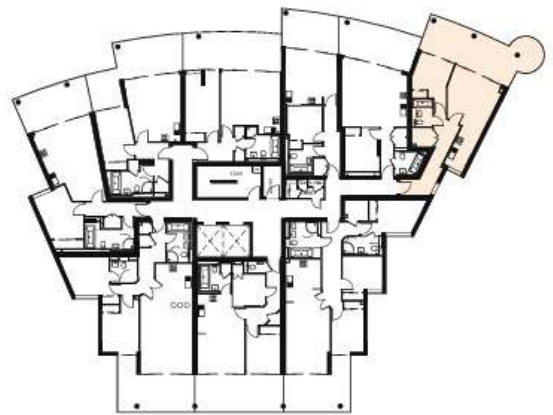

Gross Internal and Terrace 76m² (Internal 48m² • Sun Deck Terrace 28m²)

GRAND OCEAN PLAZA

ROCK

AFRICA

MARINA