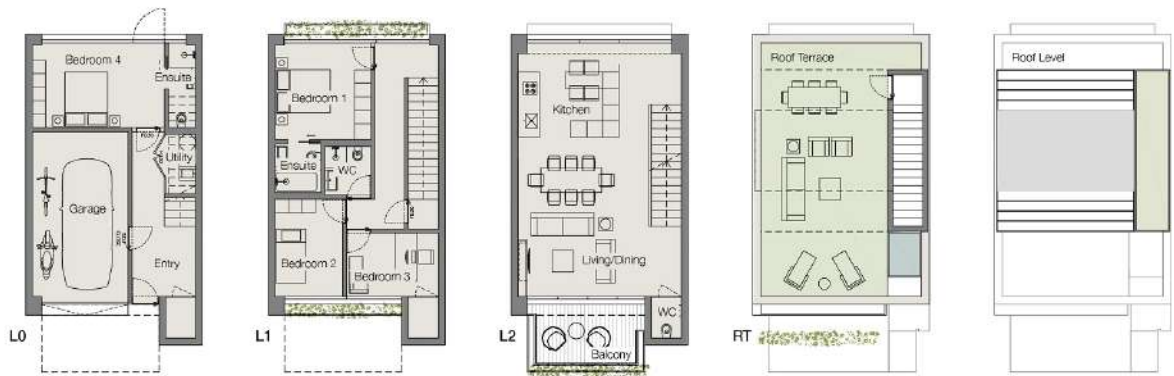

Choice of 6 high specification townhouses

Private roof terrace with the option of a jacuzzi

Exceptional open plan living, dining and kitchen space with private balcony

4 bedrooms, bedrooms 1 and 4 with ensuite

Bathroom

1 internal and 1 external car park space

Internal Living	Balcony/	Roof Terrace	Total
177	9	48	279

All sizes in m2