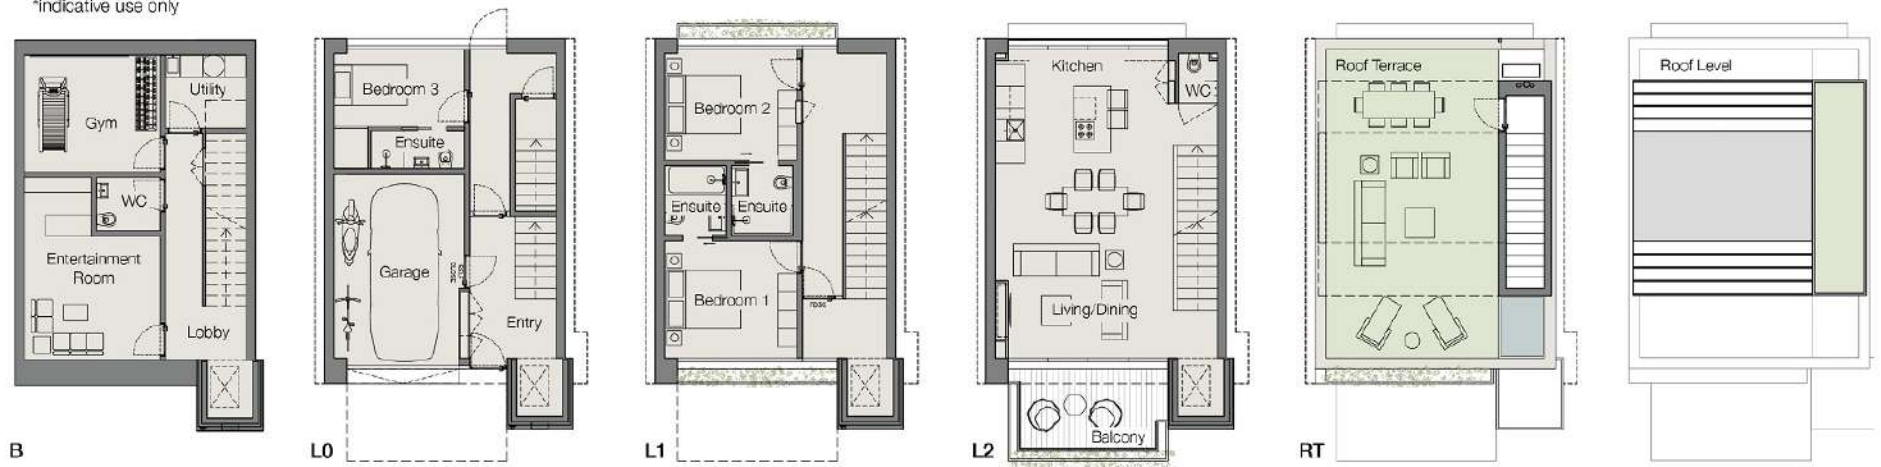

Choice of 17 high specification townhouses  
 Private roof terrace with the option of a jacuzzi  
 Exceptional open plan living, dining and kitchen space

3 bedrooms, each with ensuite  
 Versatile basement option  
 1 internal & 1 external car park space

**The Bay without basement**

**The Bay with basement\***

\*indicative use only

Internal Living	Balcony	Roof Terrace	Total
212	9	43	295

All sizes in m2