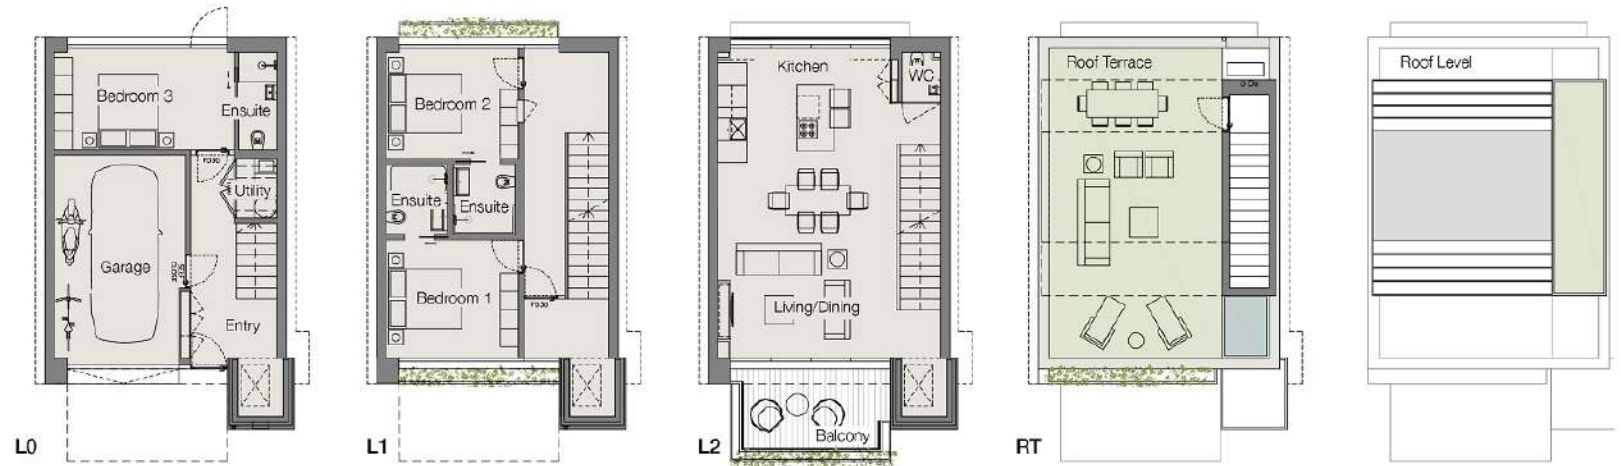

Choice of 17 high specification townhouses  
 Private roof terrace with the option of a jacuzzi  
 Exceptional open plan living, dining and kitchen space

3 bedrooms, each with ensuite  
 Versatile basement option  
 1 internal & 1 external car park space

**The Bay without basement**

**The Bay with basement\***

\*indicative use only

Internal Living	Balcony	Roof Terrace	Total
212	9	43	295

All sizes in m2